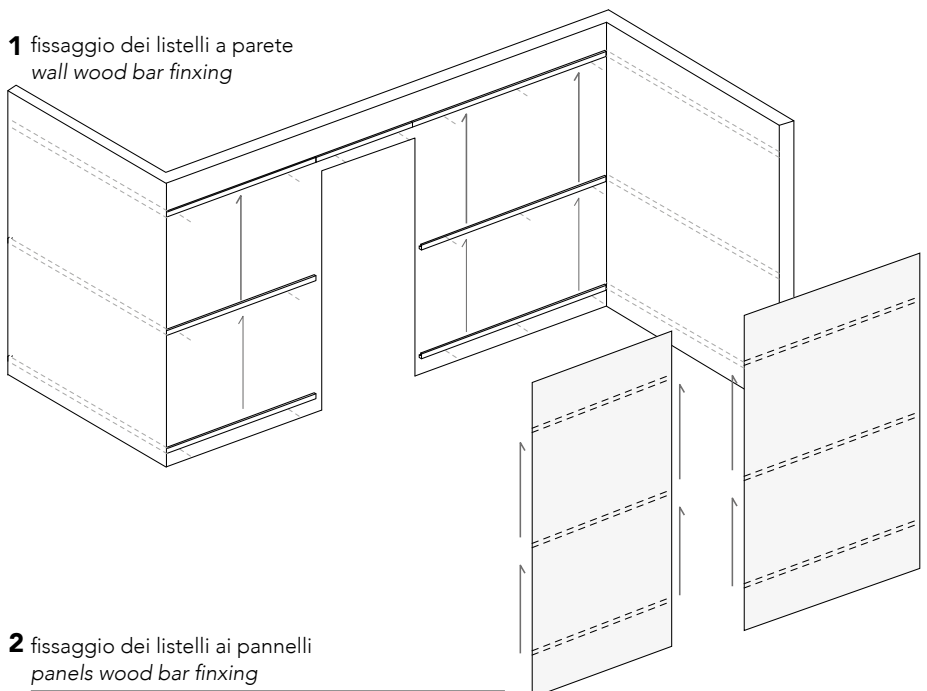

The wall panels are made based on the plans and measurements provide by the customer. In order to receive a quote, the floor plan with the measurement of all the walls to be cladded needs to be received. The available "standard" finishes are those shown in the Lualdi's color table and in the Lualdi's woods table. Custom match finishes can be provided upon request. The shop drawings will be provided, for review and approval, only after the deposit on the quote is received. The minimum amount of wall panel, per order, is of 323 square feet. For smaller quantities Lualdi can provide individual panels in sizes specified by the customer.

esempio
example

Boiserie liscia - Linear wainscoting system

Colori opachi - Matte lacquer paint

prezzo a richiesta - price upon request

Colori lucidi - High gloss lacquer paint

prezzo a richiesta - price upon request

Impiallacciati in essenze - Veneer

prezzo a richiesta - price upon request

1 fissaggio dei listelli a parete
wall wood bar finxing

2 fissaggio dei listelli ai pannelli
panels wood bar finxing

aggancio dei pannelli
wood panels hooking