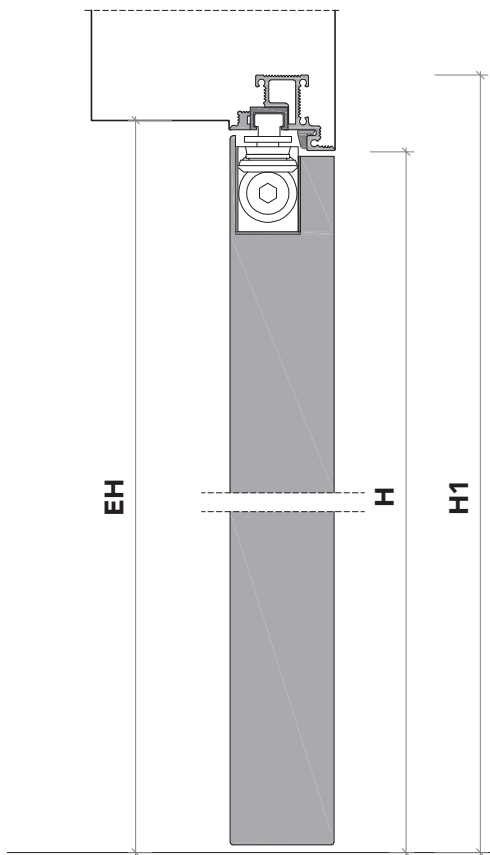

Rasotouch 55s_

Porta a battente a filo del muro con maniglia integrata e chiudiporta a scomparsa, con telaio in alluminio.
Flush swing wood door system with integrated handle and concealed door closer with aluminum frame.

*swing wood door 55 mm thickness. Hardware included: handle **(3)**, concealed hinges **(4)**, concealed door closed **(5)**, anti-noise gasket;*

3 maniglia integrata.

built-in handle.

Finiture - Finishing

bianco gesso - bianco ottico - avorio - grigio calce - grigio tortora - grigio ferro - terra
chalk white - pure white - ivory - lime grey - dove grey - iron grey - clay

Rasotouch 55s_

sezione verticale - vertical section

misure nette | **L** = luce / width
net opening | **H** = altezza / height

vano muro | **L1** = L + 100 mm
rough opening | **H1** = H + 50 mm

ingombro totale | **EL** = L + 32 mm
overall sizes | **EH** = H + 16 mm