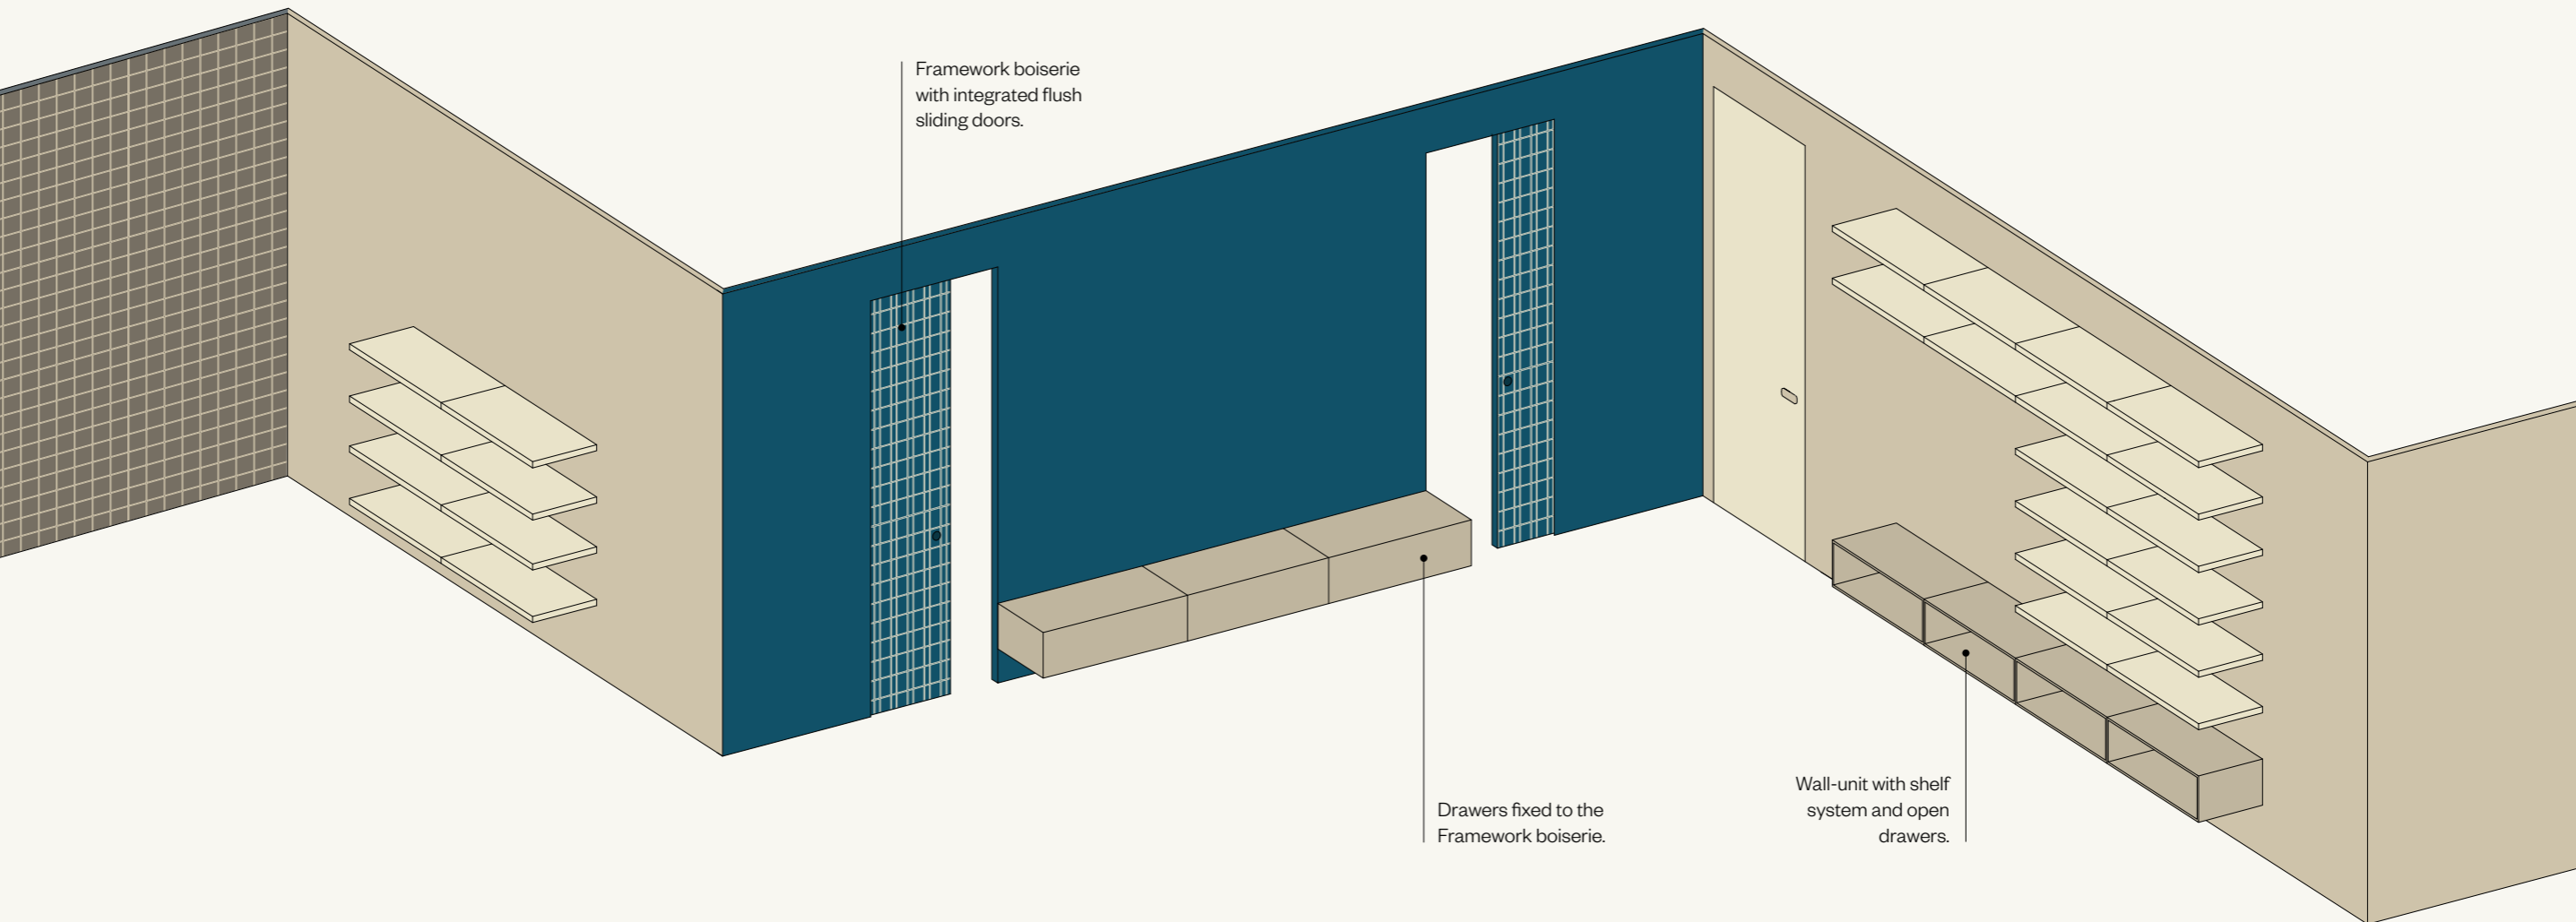

Framework trasforma le pareti in spazi sensoriali, in un connubio perfetto tra design e materia.

Framework transforms walls into sensory spaces – a perfect fusion of design and matter.