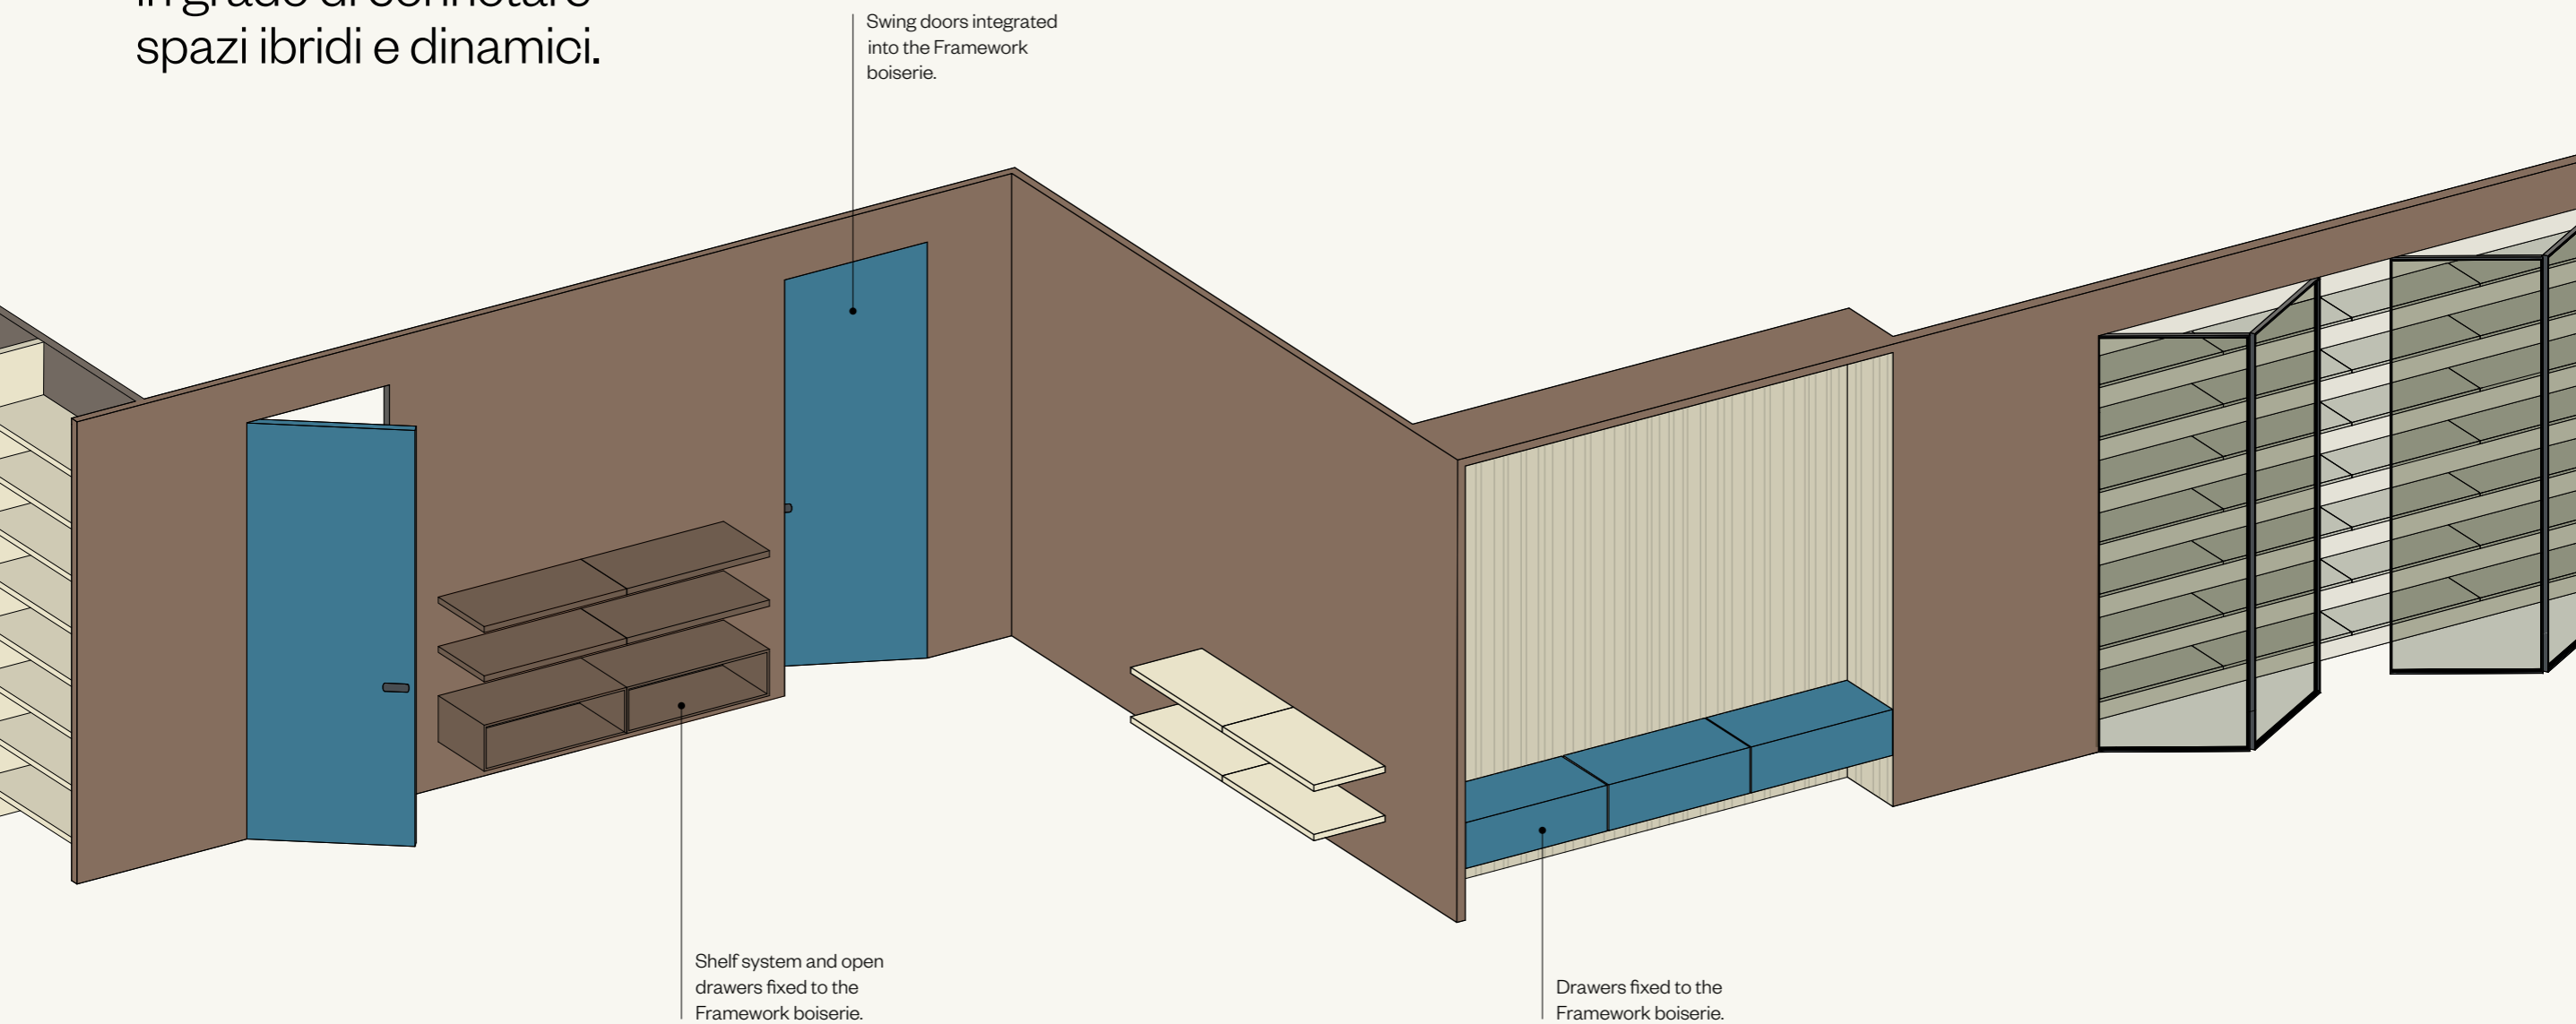

L'integrazione fra tecnologia e ricerca formale dà vita ad un sistema versatile, in grado di connotare spazi ibridi e dinamici.

The combination of technology and formal research gives rise to a versatile system, effectively shaping hybrid and dynamic spaces.