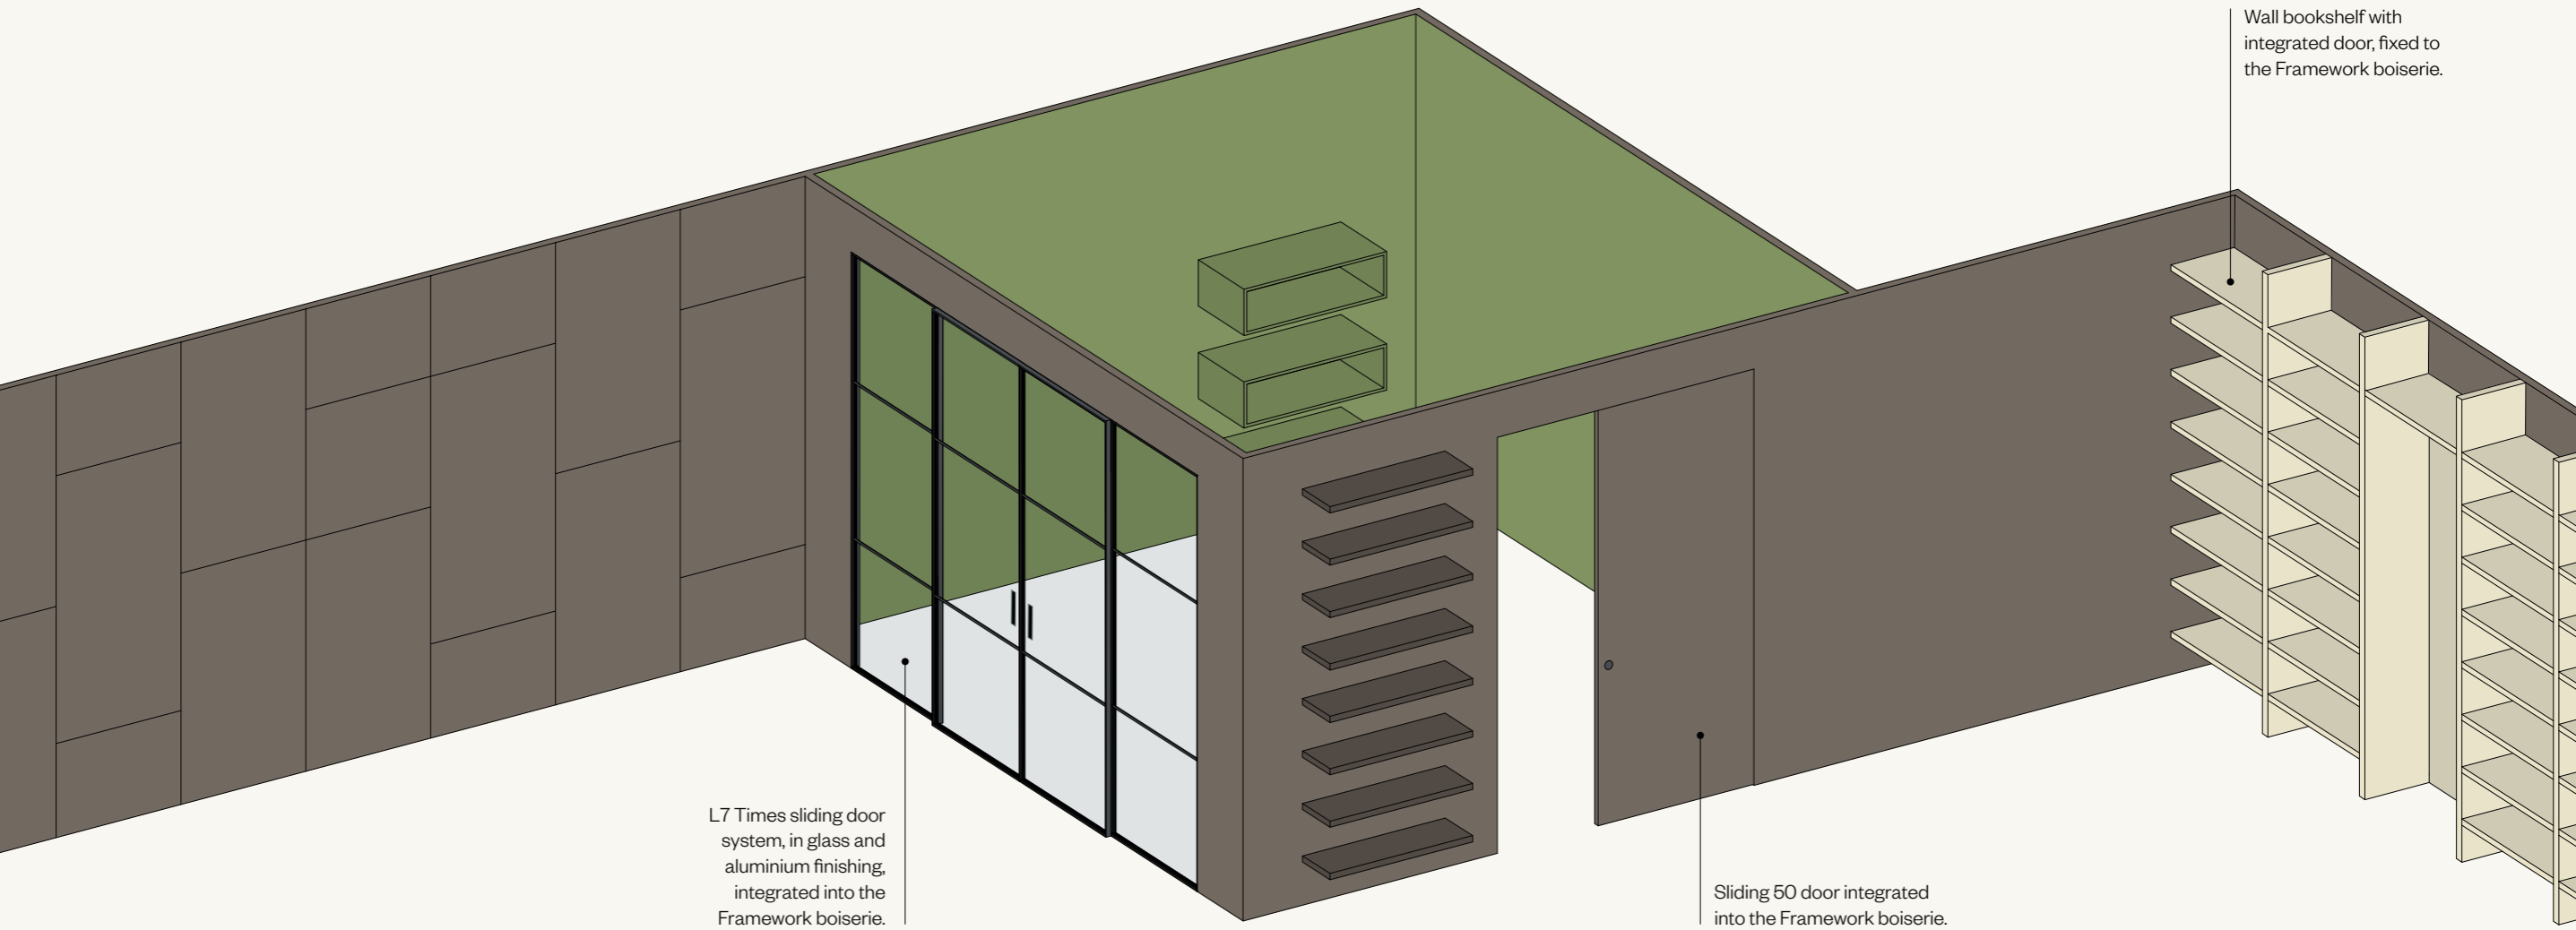

The wide range of finishes ensures that each configuration is unique and harmonised with the interior design.

L7 Times sliding door system, in glass and aluminium finishing, integrated into the Framework boiserie.

Sliding 50 door integrated into the Framework boiserie.

Wall bookshelf with integrated door, fixed to the Framework boiserie.

L'ampia scelta di finiture rende ogni configurazione inedita e coerente con il progetto di interior.