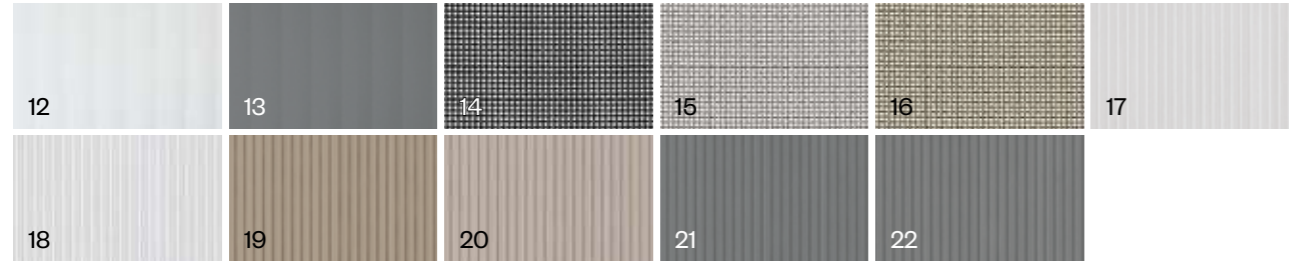

Vetri speciali – Special glasses