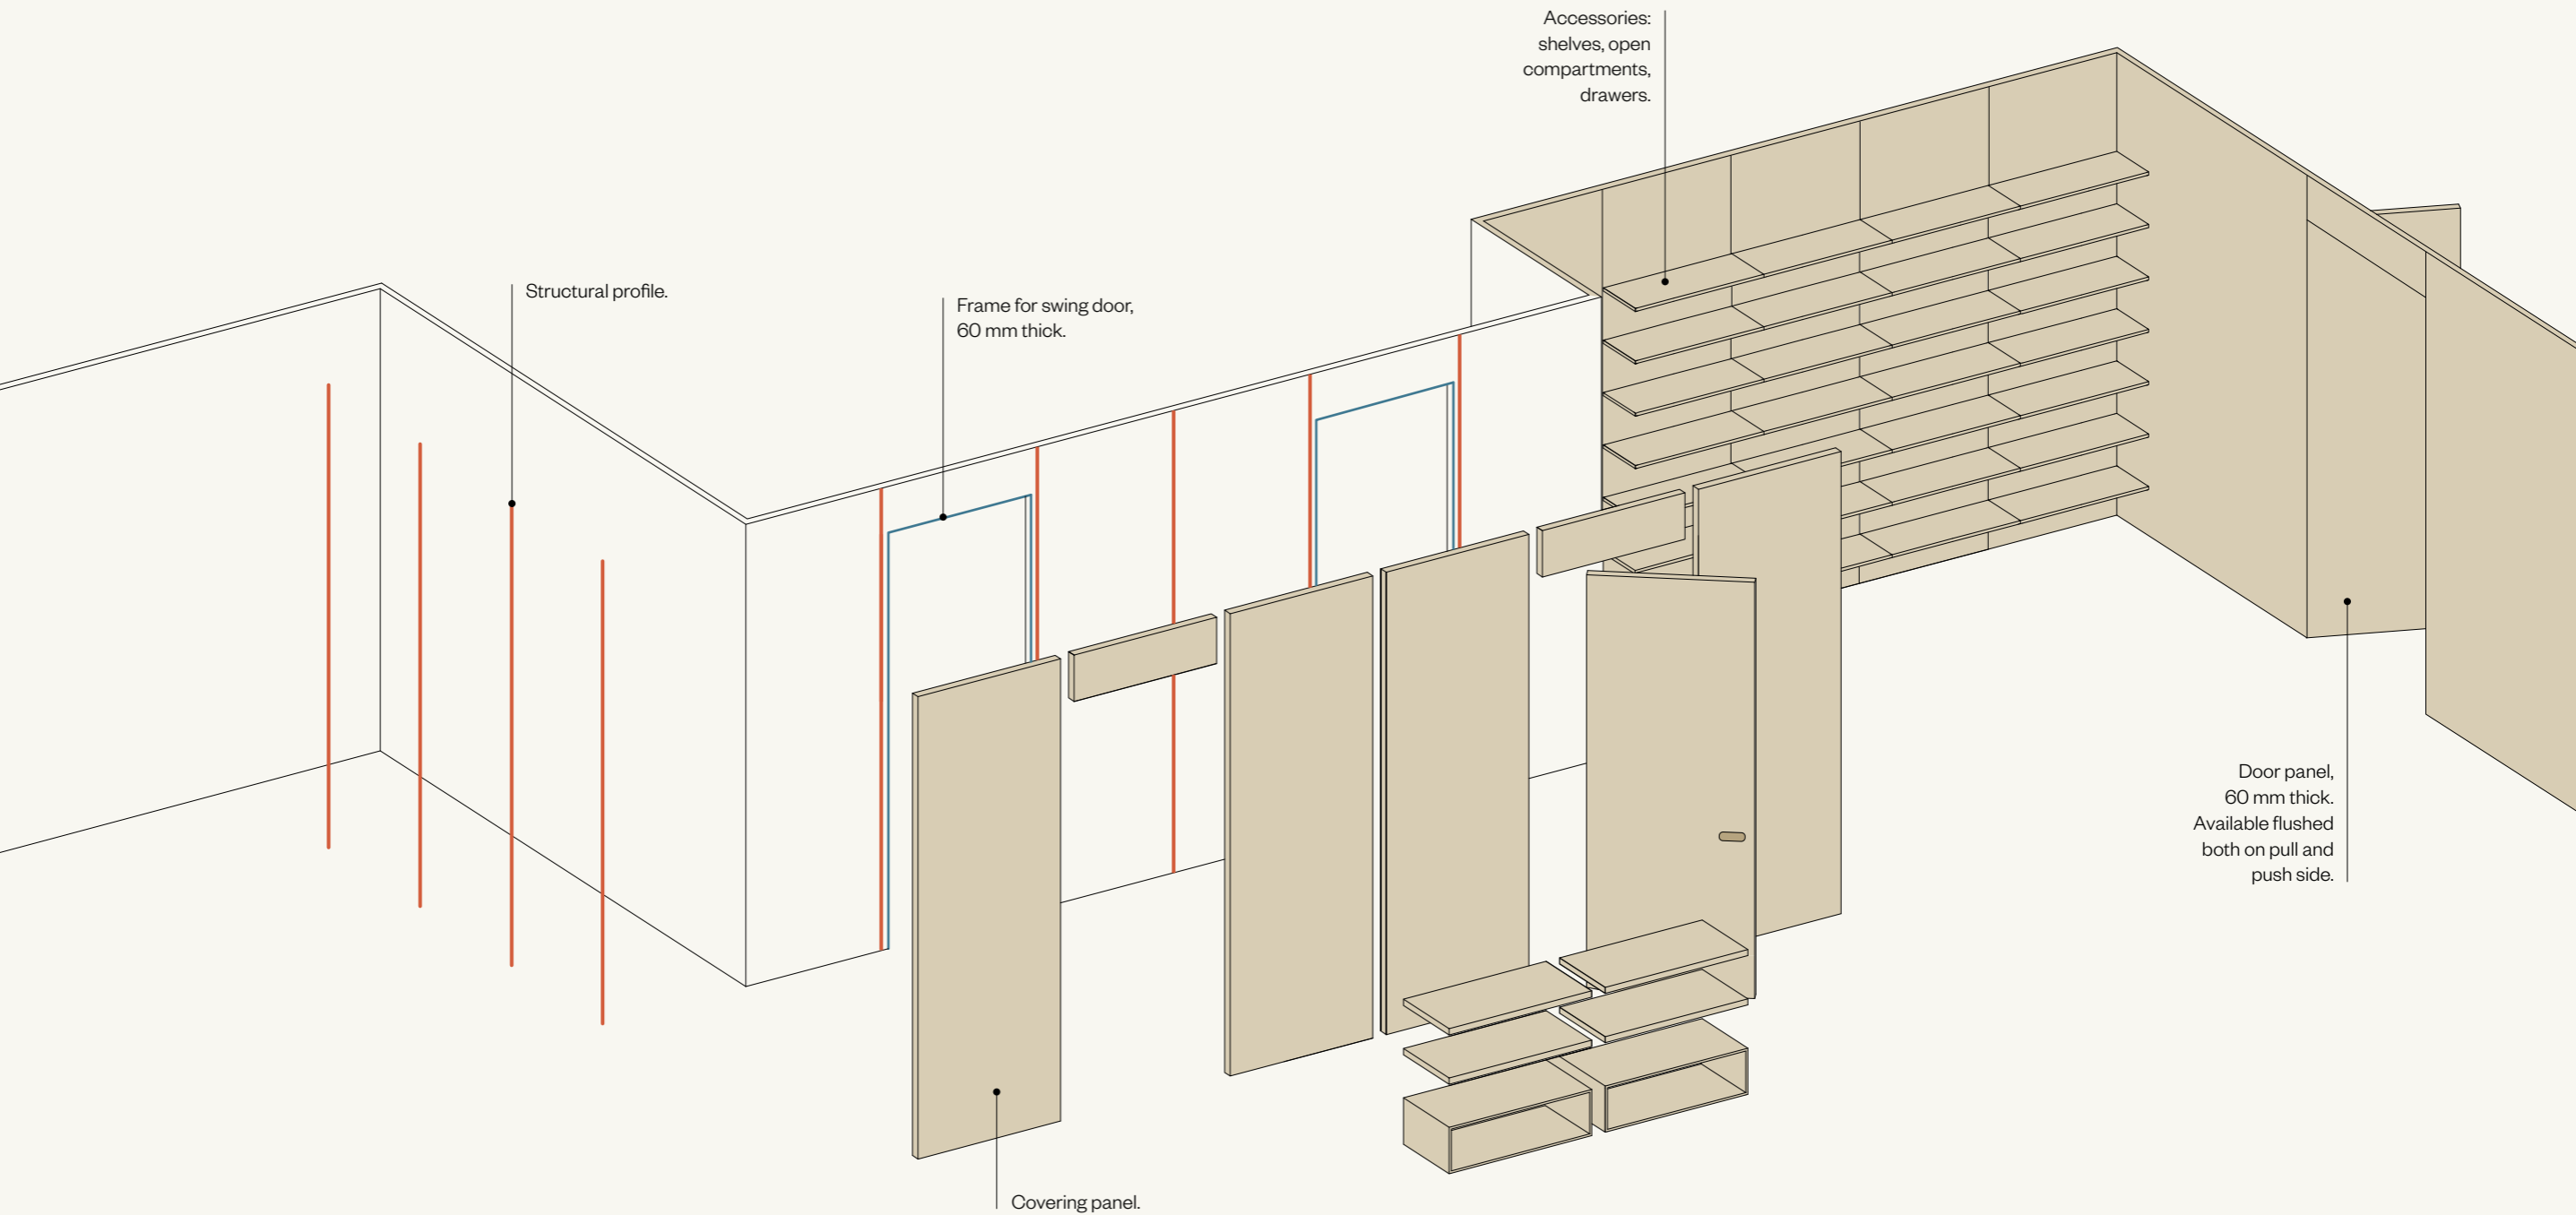

A system that revolutionises
the very concept of spatial
division in design.

Un sistema che rivoluziona il modo di
progettare la suddivisione degli spazi.