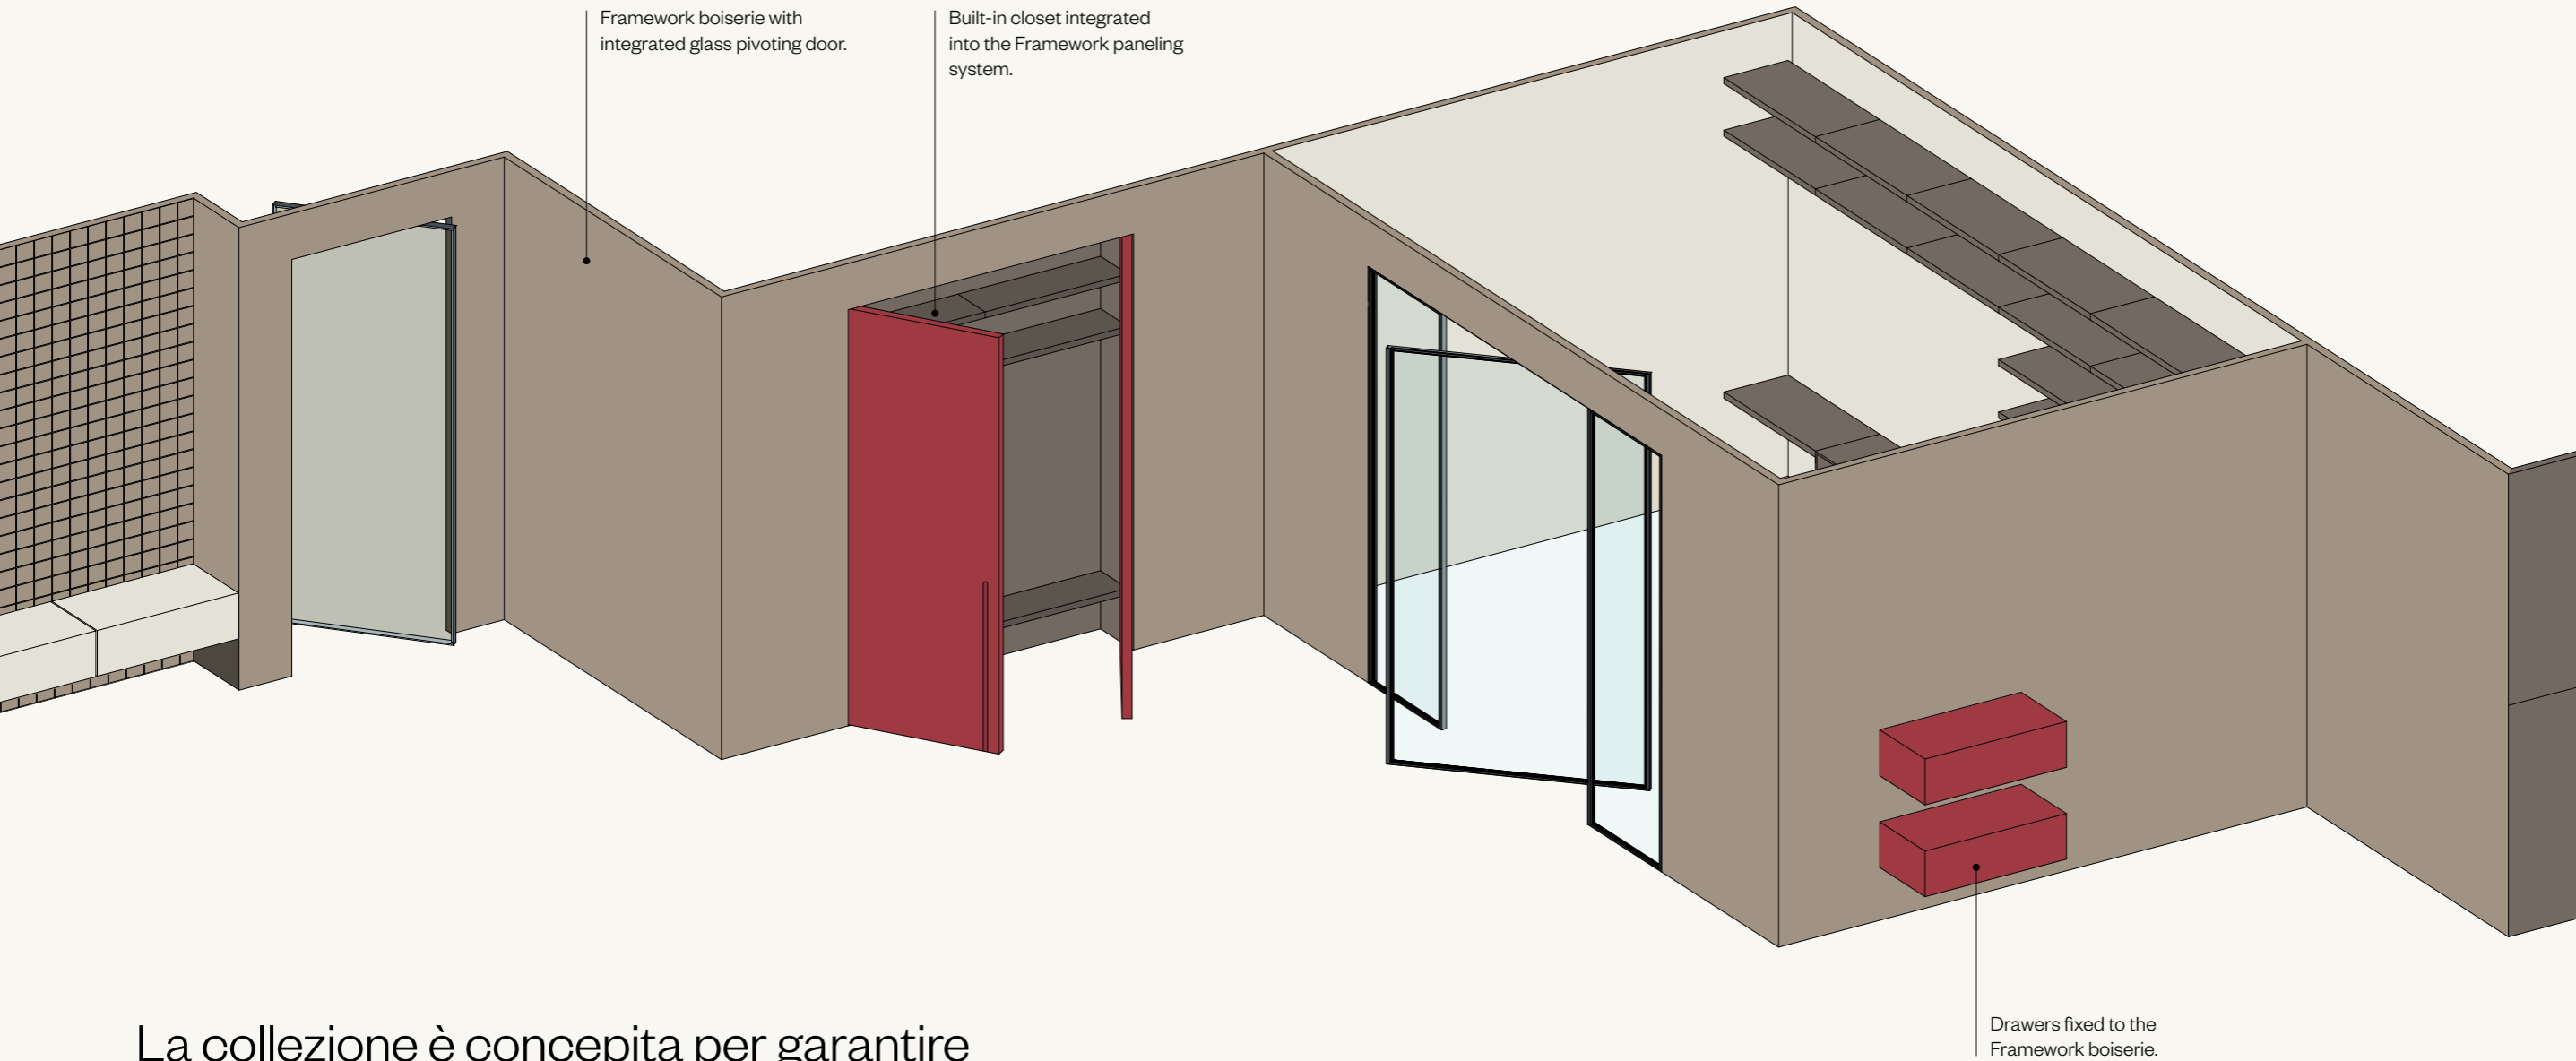

La modularità di Framework consente la configurazione di cabine armadio, ambienti di lavoro, sistemi libreria e soluzioni custom, adattabili a geometrie complesse e a contesti caratterizzati da una costante evoluzione spaziale.

Shelf system in matte lacquered.

Shelf system in glass and aluminium.

Walk-in closet developed with the Framework boiserie and closed by the L7 Bi-folding door system.

Framework's modularity allows for the creation of walk-in wardrobes, workspaces, shelving systems and custom solutions, easily adaptable to complex geometries and constantly evolving spatial settings.

Framework boiserie  
in Quadra B finishing,  
with shelf system  
integrated.

Shoin partition system  
for shower enclosure  
and vestibule.  
Fixed and pivot doors  
integrated into the  
Framework boiserie.

Shelves and open drawer  
fixed to the Framework  
boiserie.

Framework boiserie with integrated glass pivoting door.

Built-in closet integrated into the Framework paneling system.

Drawers fixed to the Framework boiserie.