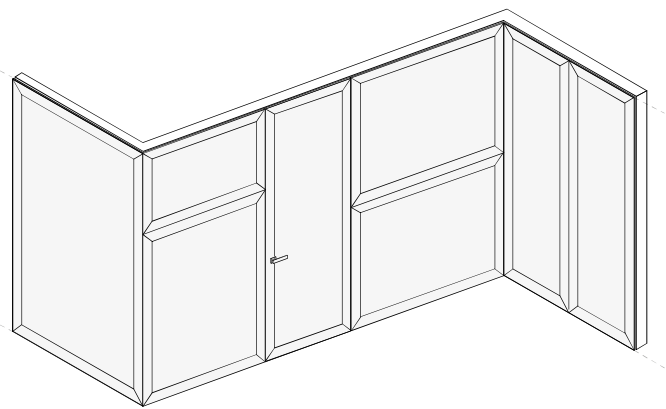

Sistema boiserie Edge - Edge wainscoting system

Colori opachi - *Matte lacquer paint*

esempio
example