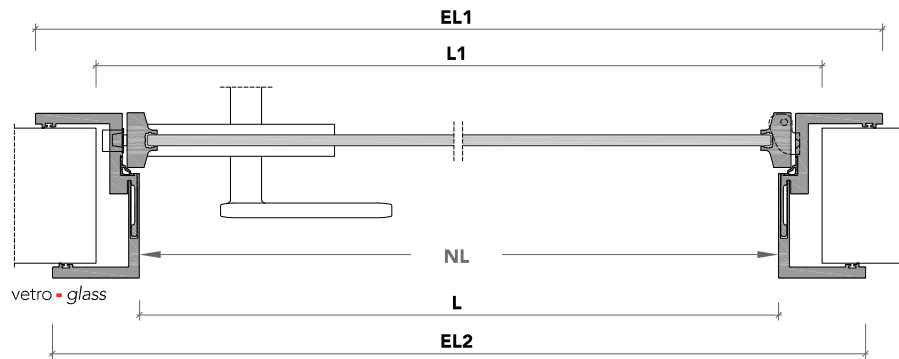

swing glass door, with aluminium frame, or wood swing door, 41 mm thickness. Hardware included: magnetic lockset (4), concealed hinges (5), anti-noise gasket (6);

4 maniglia Ishi.
Ishi handle

L7 Large_

sezione verticale = vertical section

misure nominali
nominal opening

L = luce / width
H = altezza / height

misure effettive
clear opening

NL = L + 35 mm
NH = H + 18 mm

vano muro
rough opening

L1 = L + 100 mm
H1 = H + 50 mm

ingombro totale
overall sizes

EL1 = L + 190 mm
EH1 = H + 96 mm
EL2 = L + 165 mm
EH2 = H + 84 mm

sezione orizzontale = horizontal section

vetro = glass

legno = wood

lualdi

L7 Large_

stipite telescopico = telescopic jamb

cartongesso = drywall