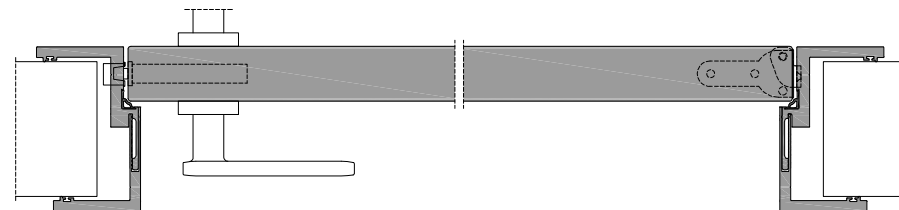

swing glass door, with aluminium frame, or wood swing door, 41 mm thickness. Hardware included: magnetic lockset (4), concealed hinges (5), anti-noise gasket (6);

4 maniglia Ishi.
Ishi handle

L7 Large_

sezione verticale = vertical section

misure nominali
nominal opening

L = luce / width
H = altezza / height

misure effettive
clear opening

NL = L + 35 mm
NH = H + 18 mm

vano muro
rough opening

L1 = L + 100 mm
H1 = H + 50 mm

ingombro totale
overall sizes

EL1 = L + 190 mm
EH1 = H + 96 mm
EL2 = L + 165 mm
EH2 = H + 84 mm

sezione orizzontale = horizontal section

vetro = glass

legno = wood

lualdi

L7 Large_

stipite telescopico = telescopic jamb

cartongesso = drywall